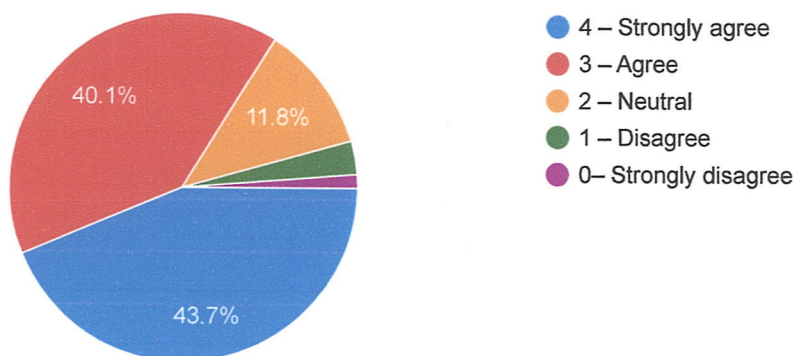

 Copy

711 responses

9. The institution provides multiple opportunities to learn and grow.

 Copy

711 responses

Principal
Sri Vasavi Institute of
Engineering & Technology
NANDAMURU

10. Teachers inform you about your expected competencies, course outcomes and programme outcomes.