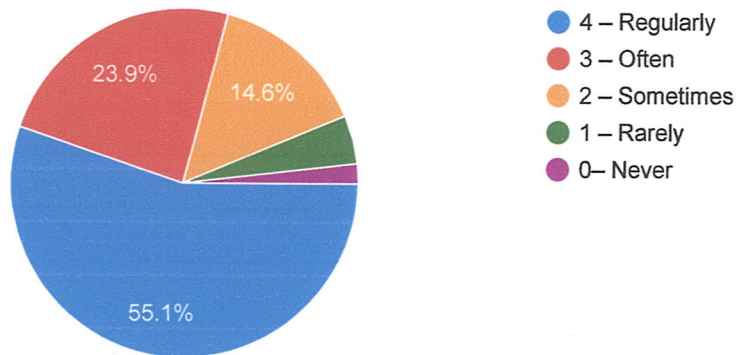

7. The institute takes active interest in promoting internship, student exchange, field visit opportunities for students.

Copy

711 responses

8. The teaching and mentoring process in your institution facilitates you in cognitive, social and emotional growth.

Copy

711 responses