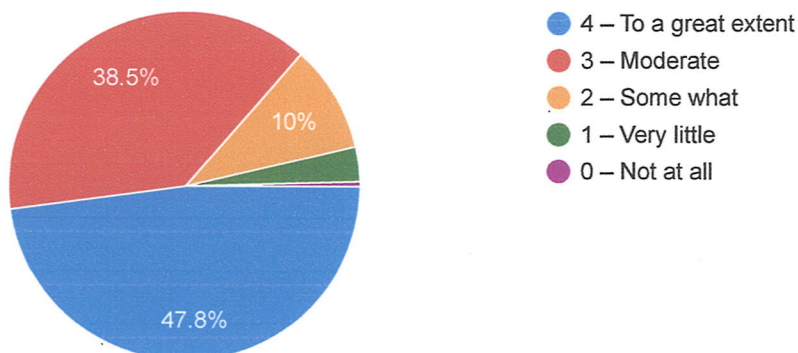

16. The institute/ teachers use student centric methods, such as experiential learning, participative learning and problem solving methodologies for enhancing learning experiences.

Copy

711 responses

17. Teachers encourage you to participate in extracurricular activities.

Copy

711 responses