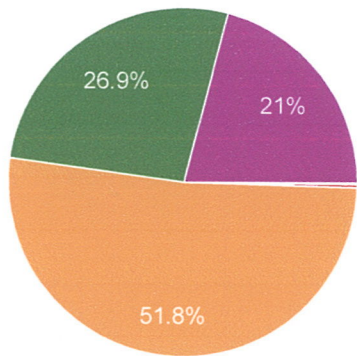

- a) Arts
- b) Commerce
- c) Science
- d) Professional
- e) Other

Instructions to fill the questionnaire

Criterion II – Teaching–Learning and Evaluation

Principal
Sri Vasavi Institute of
Engineering & Technology
NANDAMURU