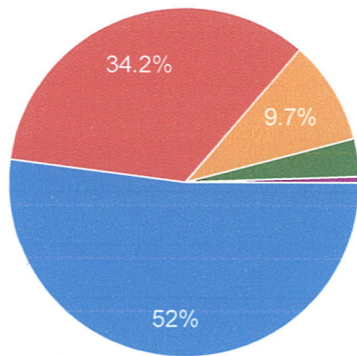

10. Teachers inform you about your expected competencies, course outcomes and programme outcomes.

Copy

711 responses

- 4 – Every time
- 3 – Usually
- 2 – Occasionally/Sometimes
- 1 – Rarely
- 0 – Never

11. Your mentor does a necessary follow-up with an assigned task to you.

Copy

711 responses