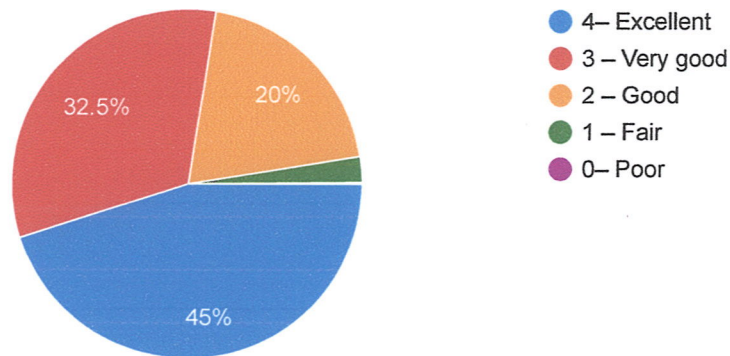

4. The teacher's approach to teaching can best be described as

Copy

711 responses

5. Fairness of the internal evaluation process by the teachers.

Copy

711 responses