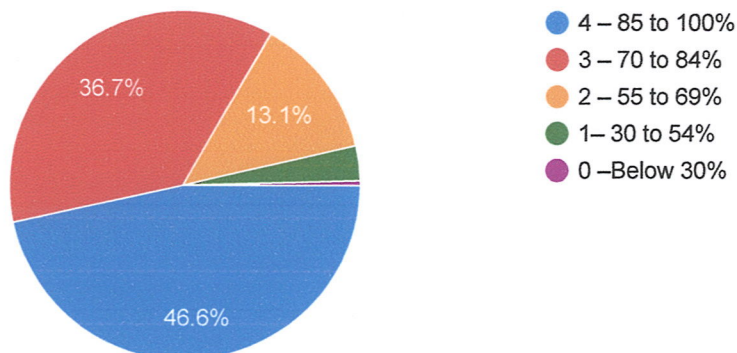

Principal
Sri Vasavi Institute of
Engineering & Technology
NANDAMURU

1. How much of the syllabus was covered in the class?

 Copy

711 responses

2. How well did the teachers prepare for the classes?

 Copy

711 responses