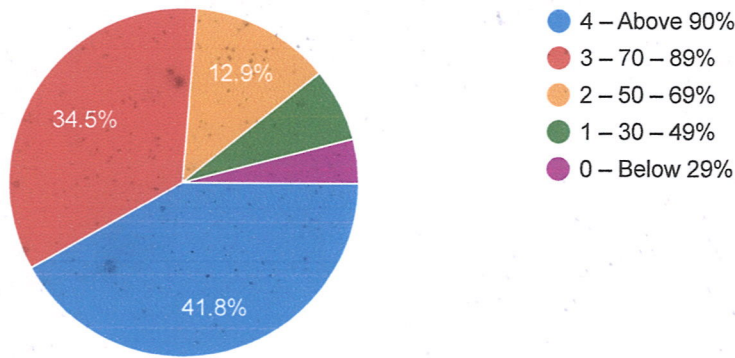

 Copy

711 responses

Principal
Sri Vasavi Institute of
Engineering & Technology
NANDAMURU

19. What percentage of teachers use ICT tools such as LCD projector, Multimedia, etc. while teaching.

 Copy

711 responses