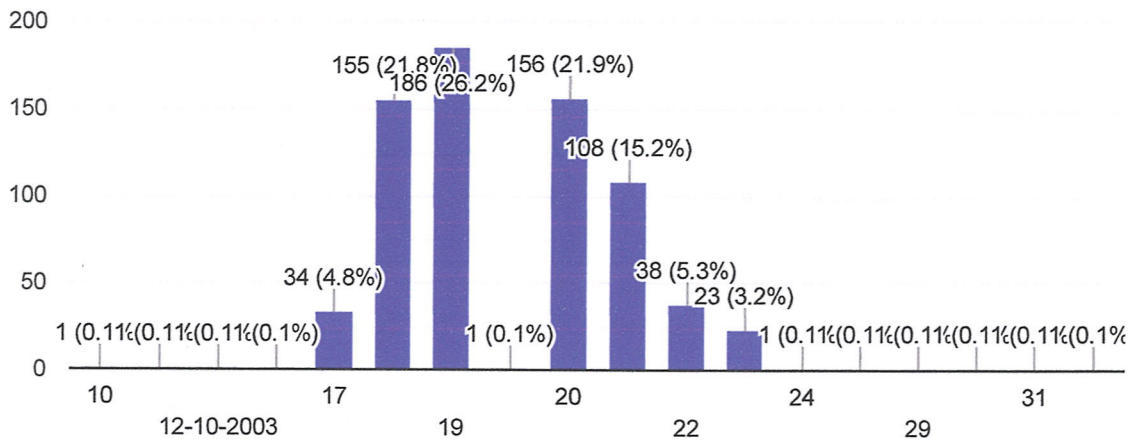

 Copy

711 responses

Principal
Sri Vasavi Institute of
Engineering & Technology
NANDAMURU

B) Age

Copy

711 responses

Principal
Sri Vasavi Institute of
Engineering & Technology,
NANDAMURU

C) College Name