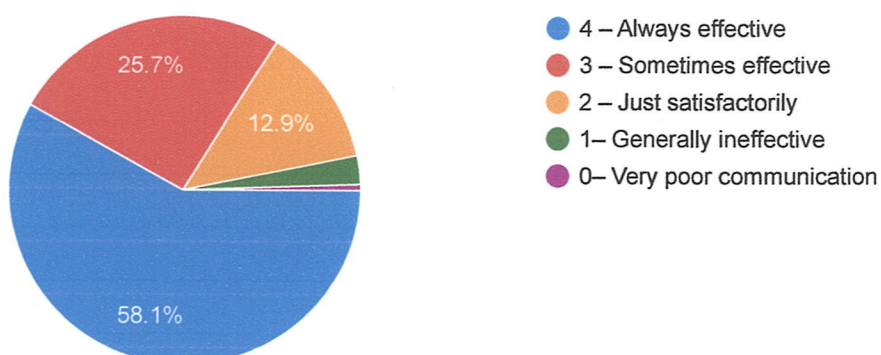

Principal
Sri Vasavi Institute of
Engineering & Technology
NANDAMURU