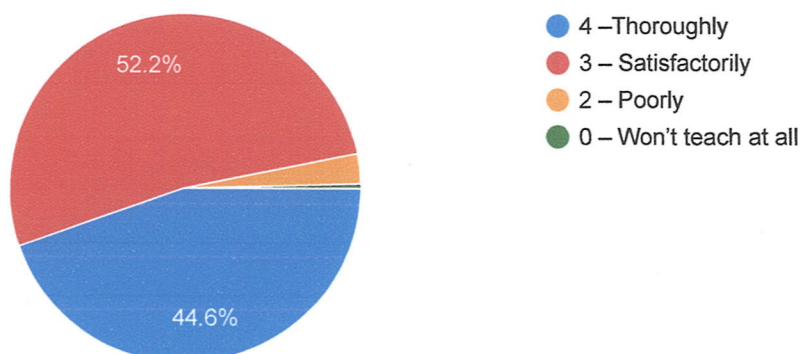

Principal
Sri Vasavi Institute of
Engineering & Technology
NANDAMURU

1. How much of the syllabus was covered in the class?

 Copy

711 responses

2. How well did the teachers prepare for the classes?

 Copy

711 responses