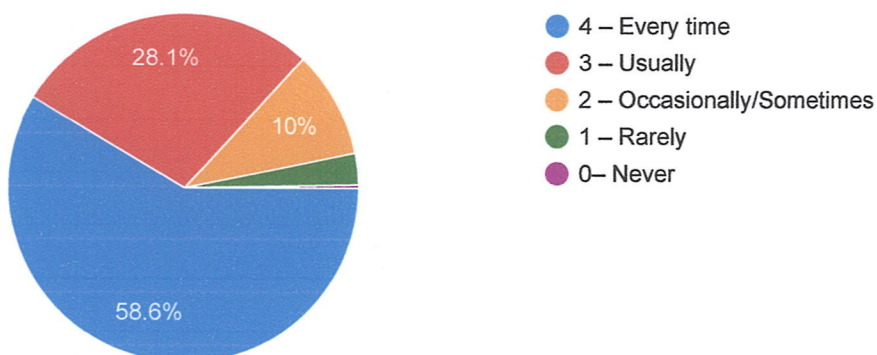

711 responses

5. Fairness of the internal evaluation process by the teachers.

 Copy

711 responses

6. Was your performance in assignments discussed with you?

 Copy

711 responses

Principal
Sri Vasavi Institute of
Engineering & Technology
MANDAMURU