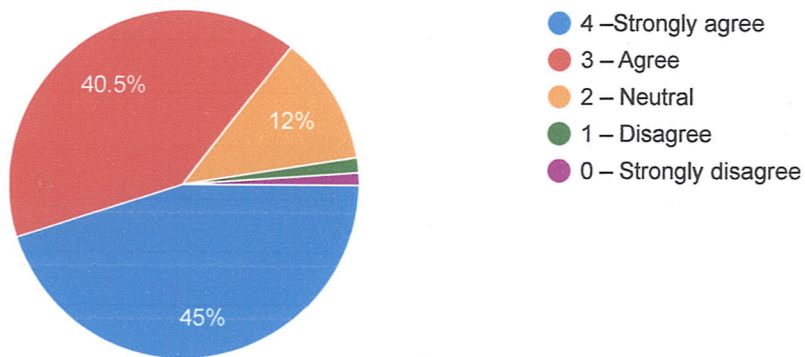

Principal
Sri Vasavi Institute of
Engineering & Technology
NANDAMURU