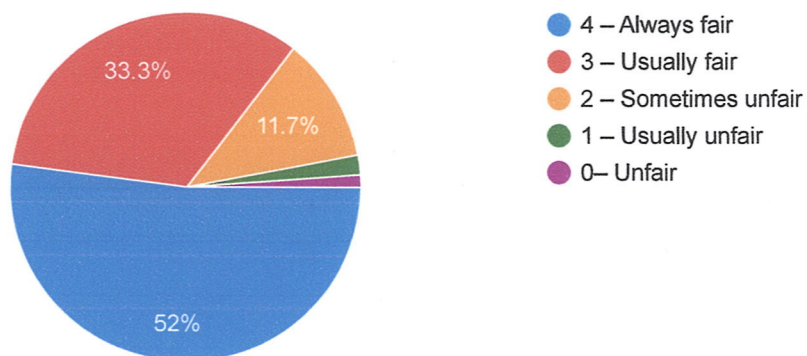

6. Was your performance in assignments discussed with you?

Copy

711 responses