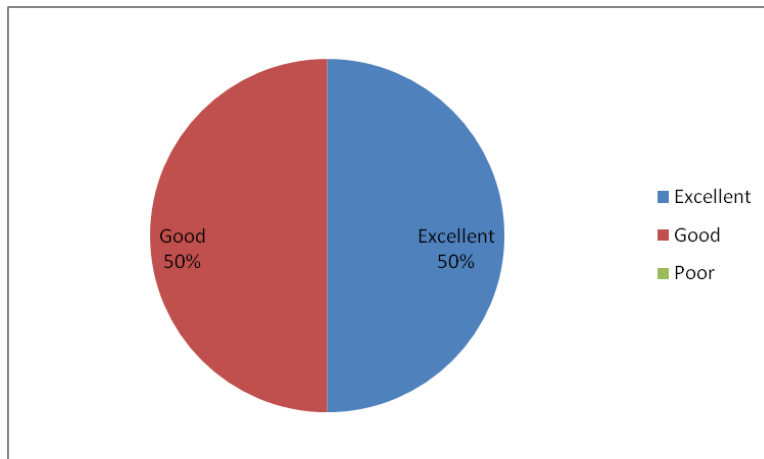

A.Y: 2023-24

Department of Electronics & Communication Engineering

Employer Feedback Analysis 2023-2024

CURRICULUM, TEACHING LEARNING & EVALUATION

1. Score the level of Curriculum suitability for your industry / company / Organisation.

2. How is Syllabus suitable for the current trends in the market

3. Add on Courses offered by the institution matches with the demands of the job market

4. How can you grade the knowledge, learning skills of our students

5. Communication and aptitude levels of the student is

6. How is balance between theory and practical's of core subjects according to your expectations

7. The courses offered in the program are really increasing the perspective area of the student