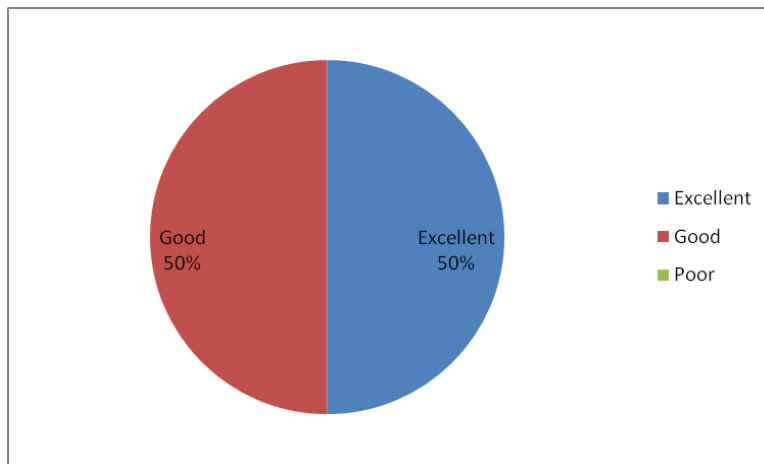

A.Y: 2023-24

Department of Electronics & Communication Engineering

Employer Feedback Analysis 2023-2024

CURRICULUM, TEACHING LEARNING & EVALUATION

1. Score the level of Curriculum suitability for your industry / company / Organisation.

5. Communication and aptitude levels of the student is

6. How is balance between theory and practical's of core subjects according to your expectations

7. The courses offered in the program are really increasing the perspective area of the student