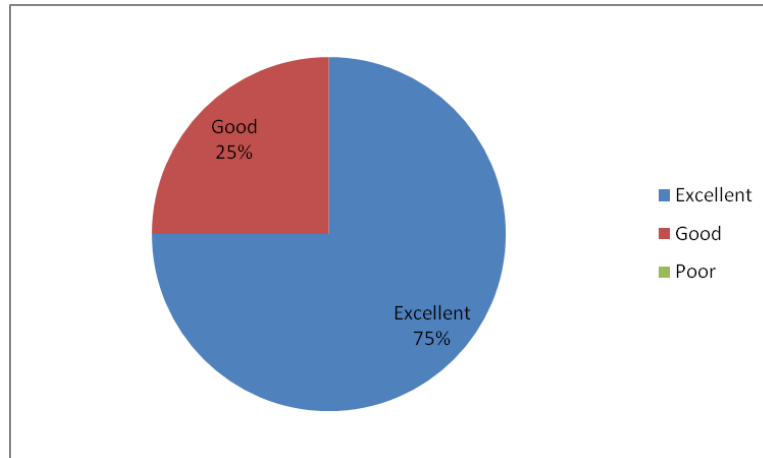

A.Y: 2023-24

Department of Electronics & Communication Engineering

Employer Feedback Analysis 2023-2024

CURRICULUM, TEACHING LEARNING & EVALUATION

1. Score the level of Curriculum suitability for your industry / company / Organisation.

2. How is Syllabus suitable for the current trends in the market

3. Add on Courses offered by the institution matches with the demands of the job market

4. How can you grade the knowledge, learning skills of our students

5. Communication and aptitude levels of the student is

6. How is balance between theory and practical's of core subjects according to your expectations

7. The courses offered in the program are really increasing the perspective area of the student