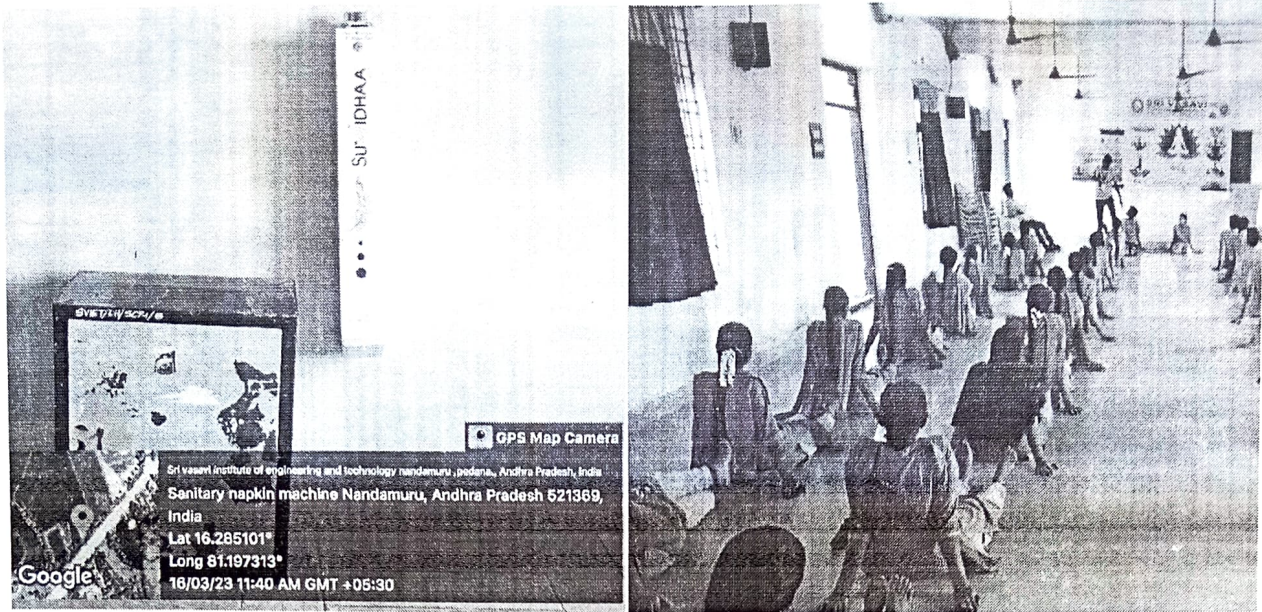

Health Facility in college campus and hostel campus

2. Counseling

2.1 Faculty Advisor

Faculty advisors are assigned the responsibility of mentoring and counseling of the students boys and girls both. Each faculty advisor looks after the matters of a group of 20 students. If any problem is there both boys and girls are being counseled as per their requirements indie ideally' also.

2.2 Hostel warden

Hostel wardens are very much considerate and careful. They act as counselors and guardians to the hostellers.

2.3 Women empowerment cell

women Empowerment Cell is also active in the college. It organizes various events on awareness issues. College has appointed counselors to guide the students and attend to the issues of the students. They motivate them regularly and guide them to lead a good life.