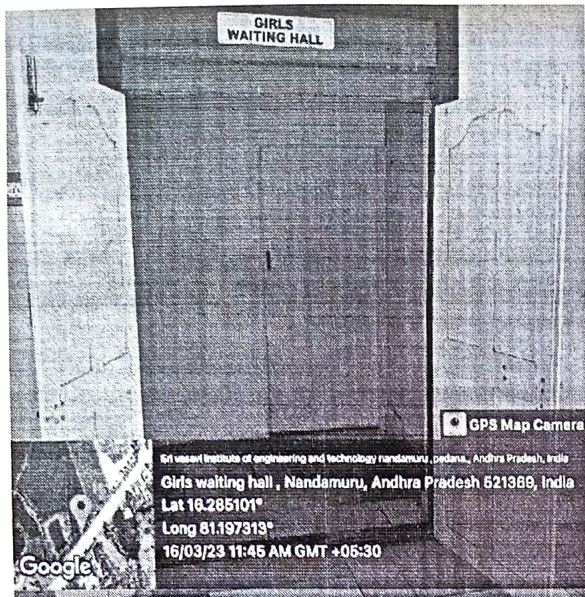

1.6 Waiting Room for Girl Students with attached Washroom

1.7 Emergency Medical Kit in campus

1.8 Women Grievance and Empowerment Cell

A Women Grievance & Empowerment Cell also play's role actively to address the issues of all the female students in the college. Cell also actively work on this issue outside campus also