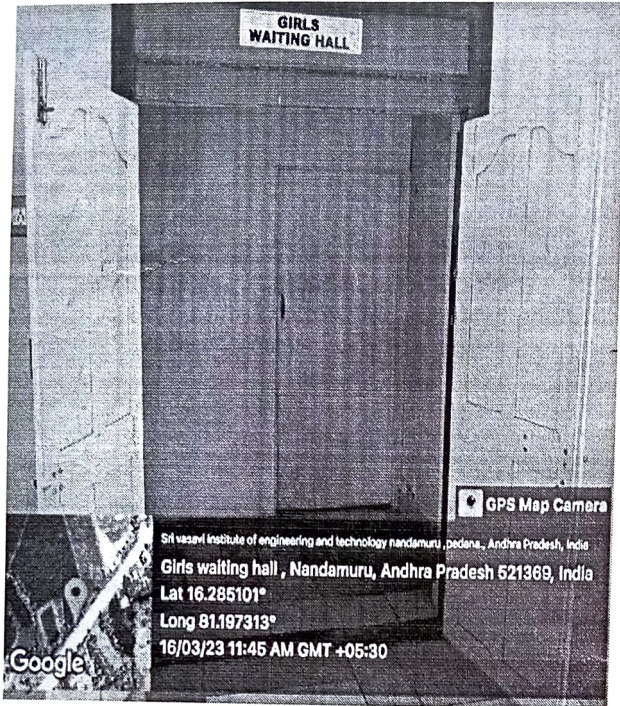

SRI VASAVI INSTITUTE OF ENGINEERING & TECHNOLOGY

Accredited by NBA (ECE, CSE, MECH) & NAAC with 'A' Grade
Approved by AICTE, New Delhi & Affiliated to JNTUK KAKINADA,

An ISO 9001:2015 certified Institute
Nandamuru, Pedana mandal, Krishna Dist. — 521369

CIRCULAR

Date: 20/09/2022

For the academic year 2022-23, Women Empowerment Cell of the institute is reconstituted with the following members.

Sl. No.	Name of the Faculty	Department
1	Mrs.B.R.Nagavalli	ECE
2	Mrs.A.Annapurna	CSE
3	Ms.N.Jahnavi Chandrika	MECH
4	Mrs.Ch.Anusha	MECH
5	Ms.K.V.Divya Bhargavi	S&H
6	Mrs.K.Bhavani	S&H
7	Mrs.P.Purnima	S&H
8	Ms.Manasa	S&H

For any issues/suggestions related, all the girls students and lady faculty members are advised to contact the above members.

Principal 20/9/22
Principal
Sri Vasavi Institute of
Engineering & Technology
NANDAMURU

3. Common Rooms

Separate Waiting room for girl students to relax.

Buella
Coordinator of the Cell