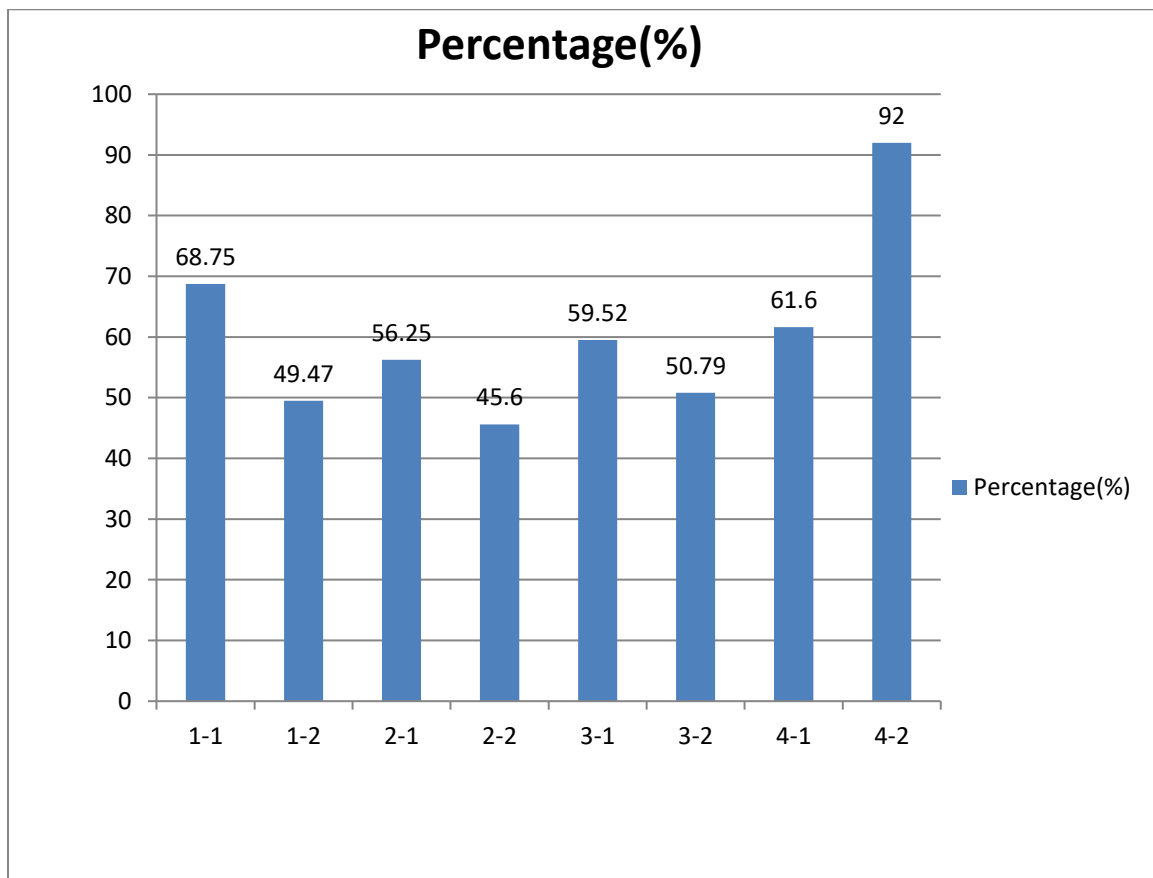

Department of Electronics & Communication Engineering
Semester Wise Result Analysis

BATCH	1-1	1-2	2-1	2-2	3-1	3-2	4-1	4-2
2014-18	68.75	49.47	56.25	45.6	59.52	50.79	61.6	92

BATCH 2014-18