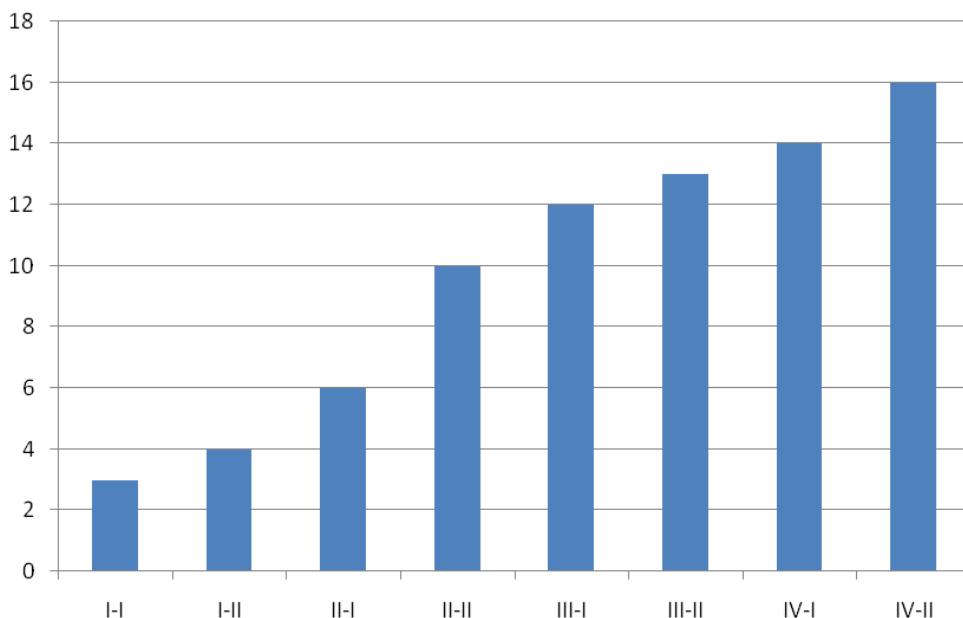

## Year Wise Curricular/extracurricular Participation Analysis

BATCH	I Year	II Year	III Year	IV Year
2014-18	0	4	20	45

**SRI VASAVI INSTITUTE OF ENGINEERING & TECHNOLOGY**  
**DEPARTMENT OF MECHANICAL ENGINEERING**

\*\*\*\*\*

<b>SEM</b>	<b>PASS PERCENTAGE SEM WISE( 2014-2018)</b>
I-I	20
I-II	22.9
II-I	22
II-II	32.3
III-I	35.4
III-II	35.38
IV-I	42.42
IV-II	66.667

<b>SEM</b>	<b>% OF ATTENDANCE SEMESTER WISE FOR 2014-2018</b>
I-I	91.7
I-II	83.4
II-I	80.6
II-II	78.74
III-I	78.06
III-II	75.77
IV-I	73.9
IV-II	72.44

### % OF ATTENDANCE SEMESTER WISE FOR 2014-2018

SEM	PARTICIPATION IN SPORTS(2014-18)
I-I	3
I-II	4
II-I	6
II-II	10
III-I	12
III-II	13
IV-I	14
IV-II	16

### PARTICIPATION IN SPORTS(2014-18)

SEM	PARTICIPATION IN CULTURAL(2014-18)
I-I	4
I-II	6
II-I	7
II-II	9
III-I	11
III-II	12
IV-I	14
IV-II	16