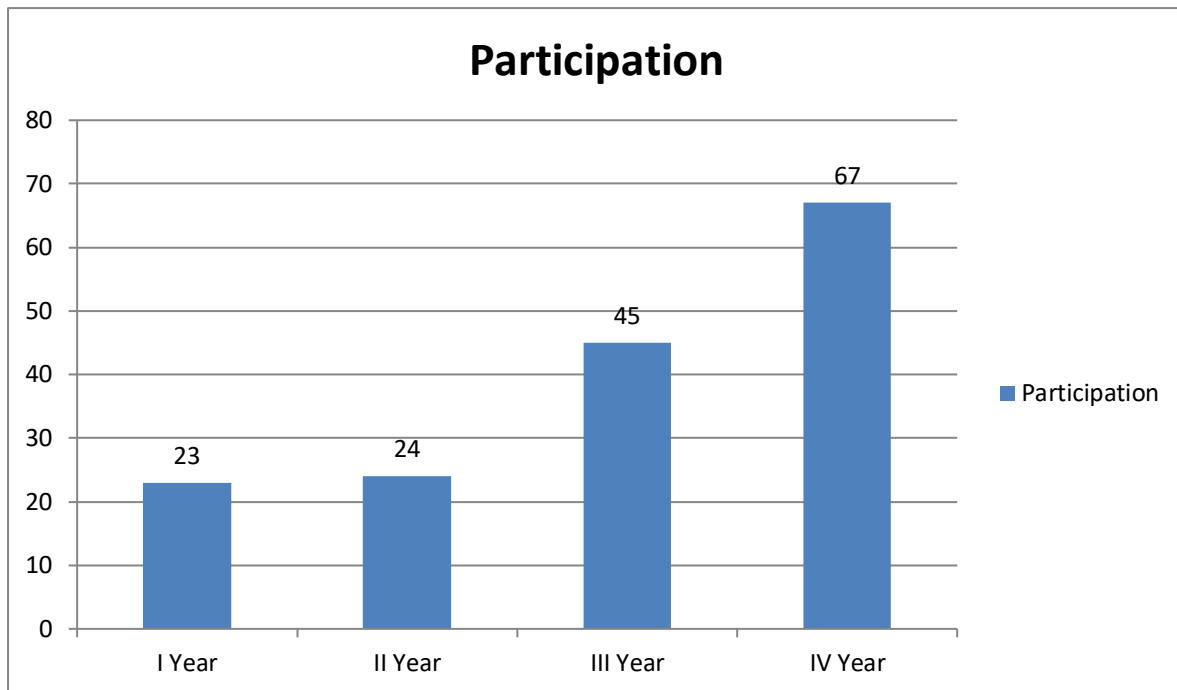

Year Wise Curricular/extracurricular Participation Analysis

BATCH	I Year	II Year	III Year	IV Year
2014-15	23	24	45	67

BATCH 2014-18