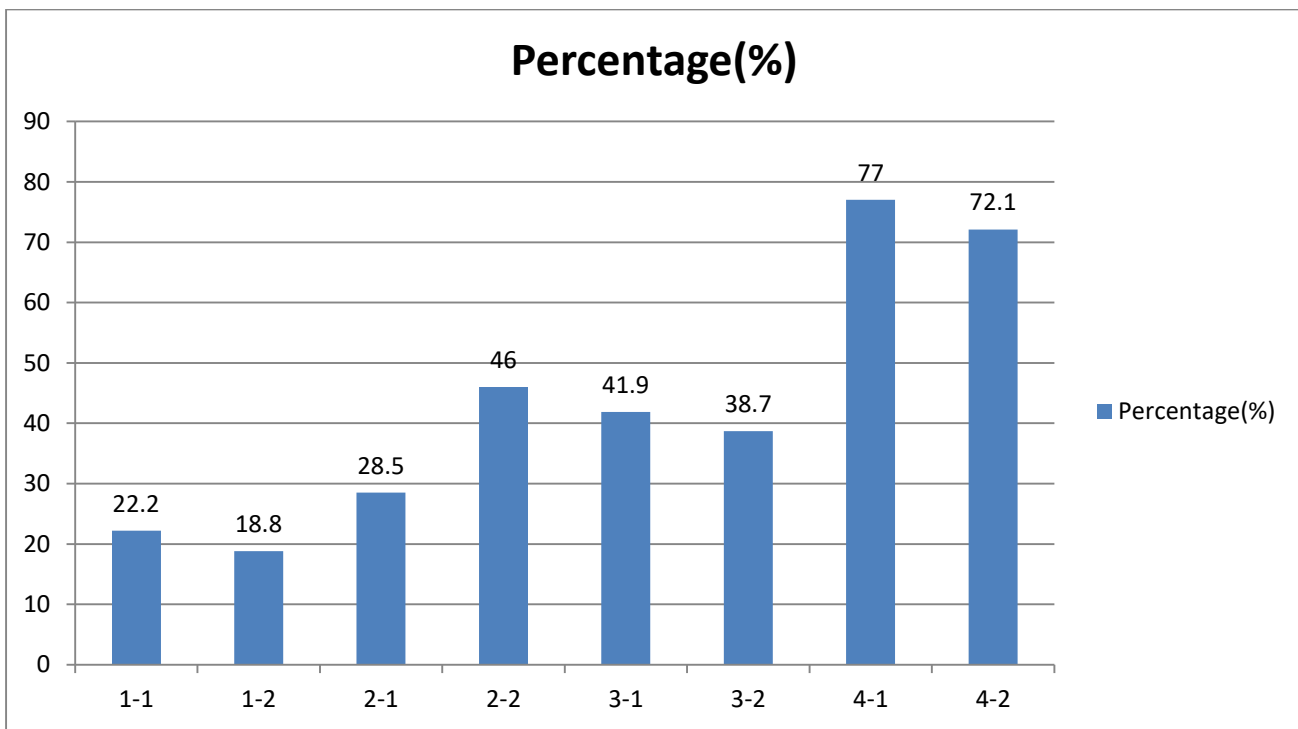

Department of Civil
Semester Wise Result Analysis

BATCH	1-1	1-2	2-1	2-2	3-1	3-2	4-1	4-2
2014-18	22.2	18.8	28.5	46.0	41.9	38.7	77.0	72.1

BATCH 2014-18