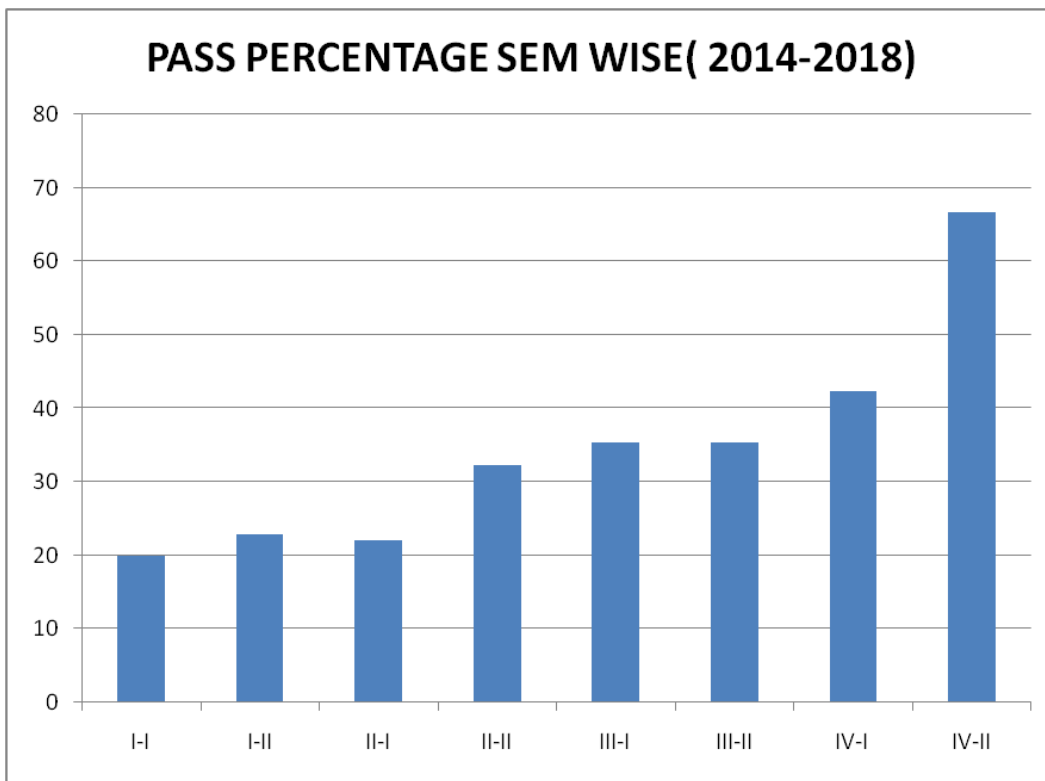

SRI VASAVI INSTITUTE OF ENGINEERING & TECHNOLOGY
DEPARTMENT OF MECHANICAL ENGINEERING

*****

SEM	PASS PERCENTAGE SEM WISE(2014-2018)
I-I	20
I-II	22.9
II-I	22
II-II	32.3
III-I	35.4
III-II	35.38
IV-I	42.42
IV-II	66.667

SEM	% OF ATTENDANCE SEMESTER WISE FOR 2014-2018
I-I	91.7
I-II	83.4
II-I	80.6
II-II	78.74
III-I	78.06
III-II	75.77
IV-I	73.9
IV-II	72.44