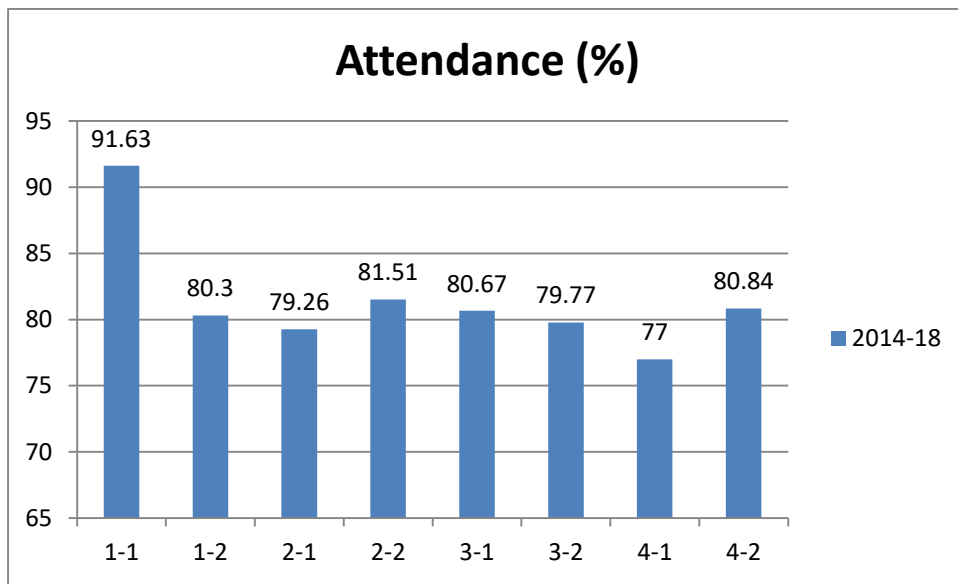

Semester Wise Attendance Analysis

BATCH	1-1	1-2	2-1	2-2	3-1	3-2	4-1	4-2
2014-18	91.63	80.30	79.26	81.51	80.67	79.77	77.00	80.84

BATCH 2014-18