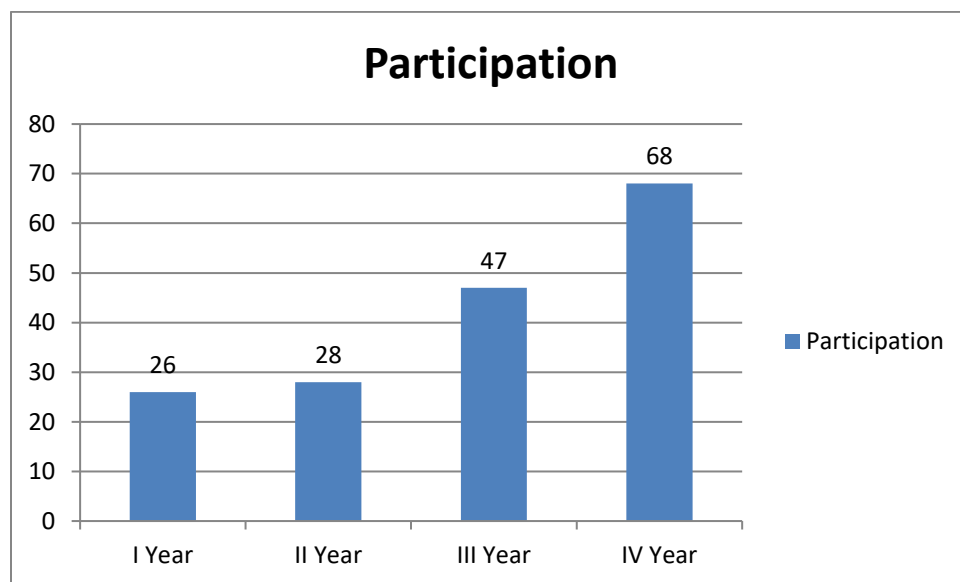

Year Wise Curricular/extracurricular Participation Analysis

BATCH	I Year	II Year	III Year	IV Year
2014-18	26	28	47	68

BATCH 2014-18