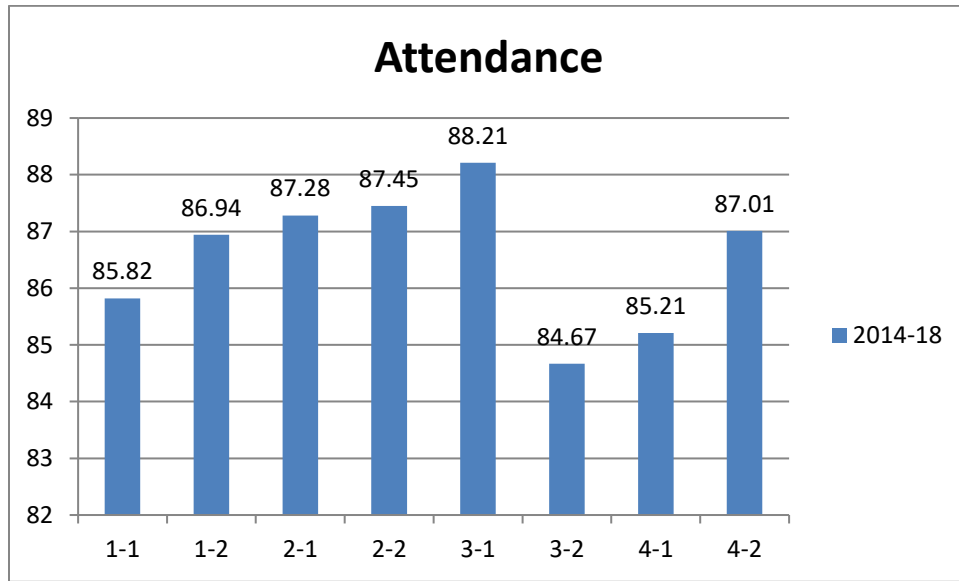

Semester Wise Attendance Analysis

BATCH	1-1	1-2	2-1	2-2	3-1	3-2	4-1	4-2
2014-18	85.82	88.94	87.28	87.45	88.21	84.67	84.21	86.01

BATCH 2014-18