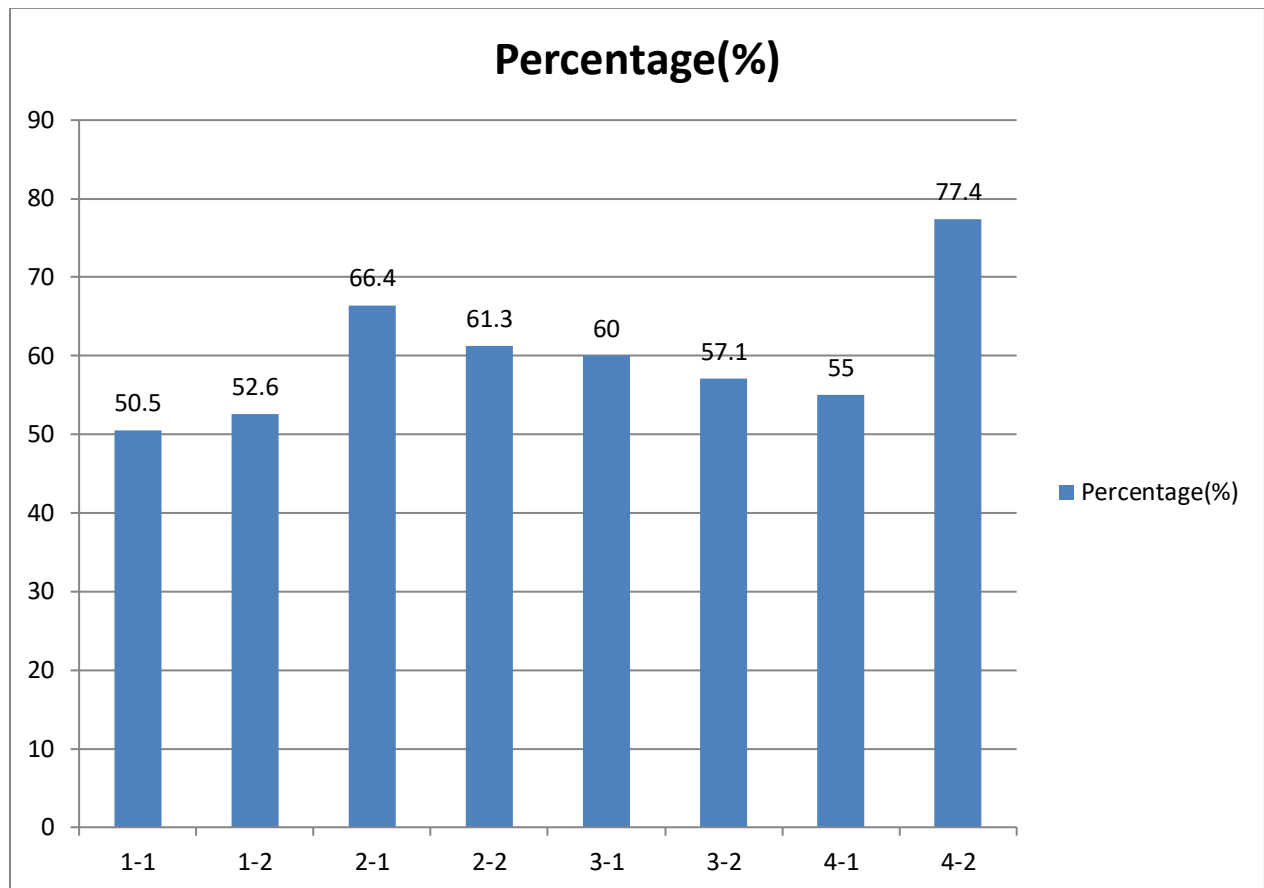

Department of Computer Science & Engineering

Semester Wise Result Analysis

BATCH	1-1	1-2	2-1	2-2	3-1	3-2	4-1	4-2
2014-15	50.5	52.6	66.4	61.3	60	57.1	55	77.4

BATCH 2014-18