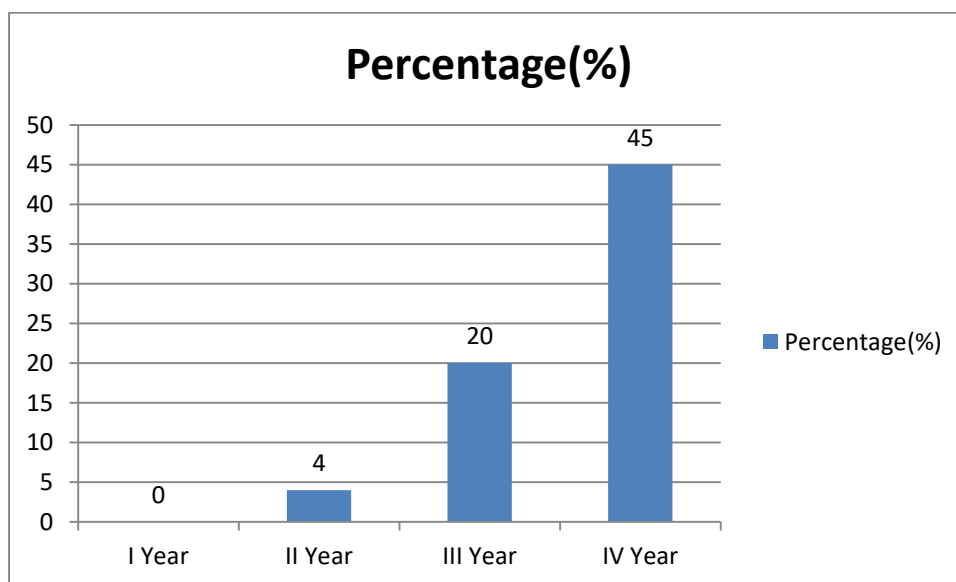

Year Wise Curricular/extracurricular Participation Analysis

BATCH	I Year	II Year	III Year	IV Year
2014-18	0	4	20	45