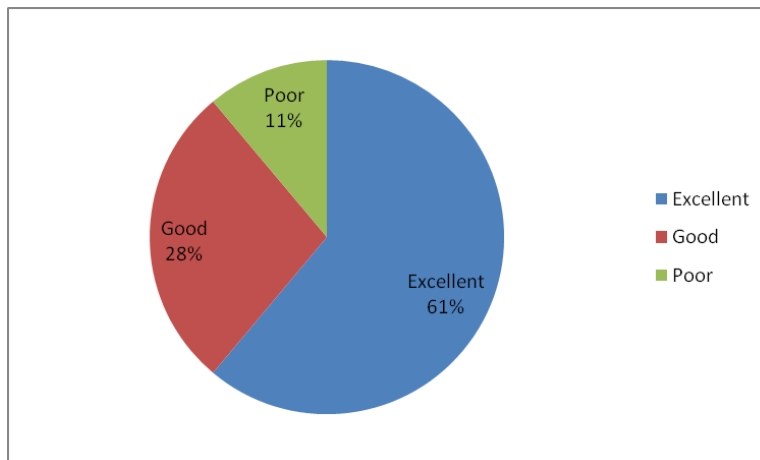

2. Are you involved in framing syllabus in the area of your expertise