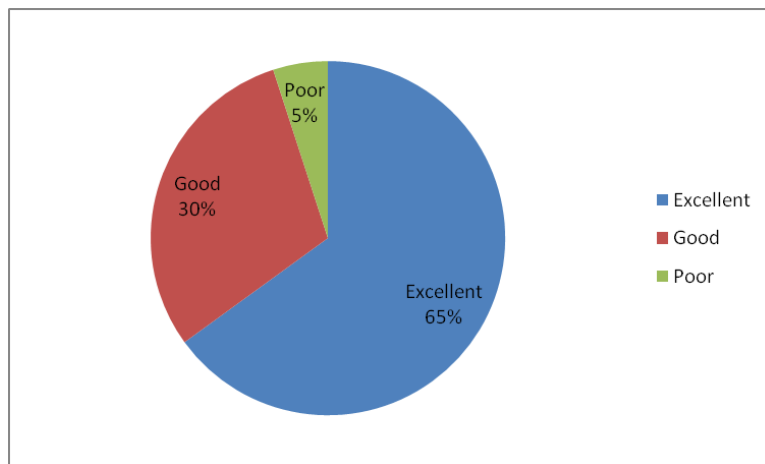

4. Is the course curriculum helping your students in getting internships and placements