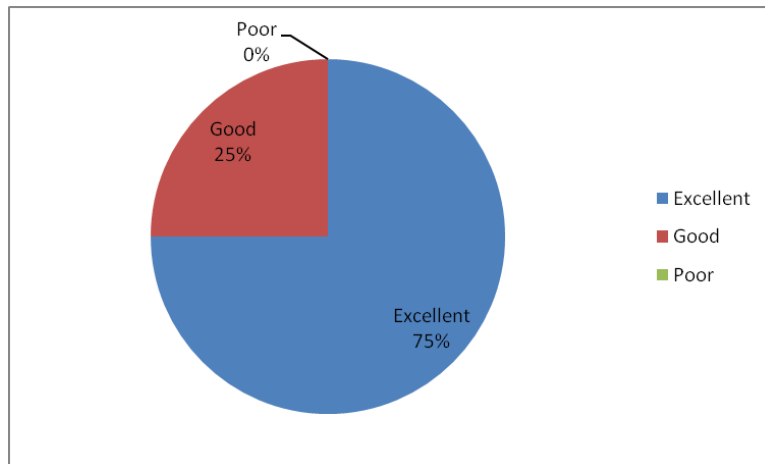

4. Is the course curriculum helping your students in getting internships and placements

5. The course content is organized in a logical sequence

HoD