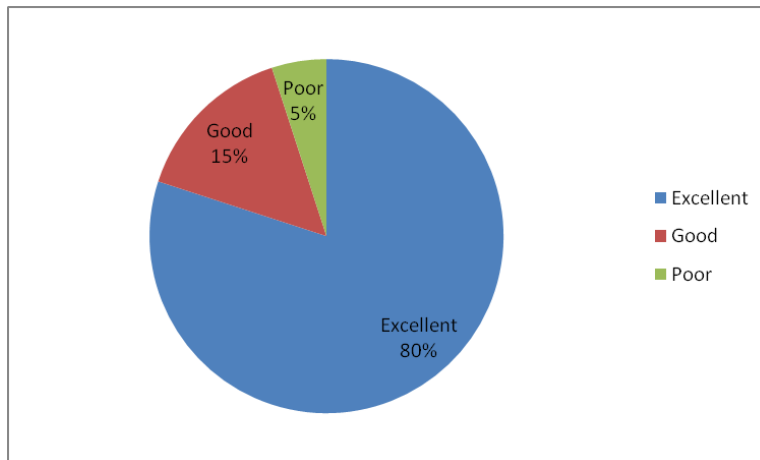

A. Y: 2022-23

Department of Electronics & Communication Engineering

Faculty Survey Form Analysis 2022-2023

Curriculum

1. How do you rate the quality and relevance of the courses included into the curriculum