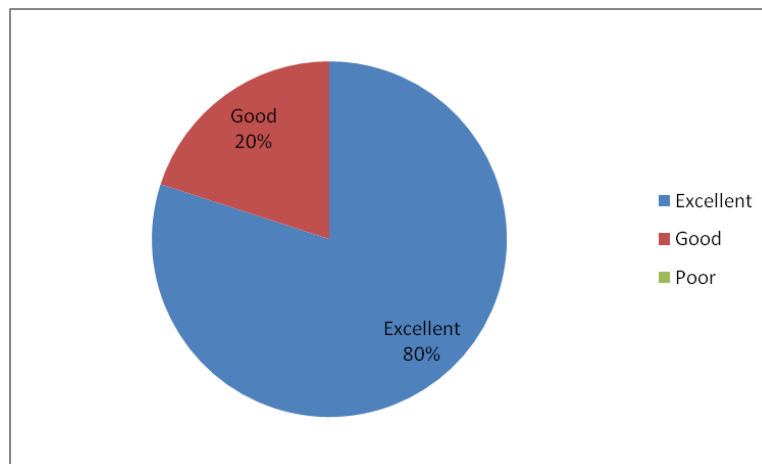

A.Y: 2022-23

Department of Electronics & Communication Engineering

Employer Feedback Analysis 2022-2023

CURRICULUM, TEACHING LEARNING & EVALUATION

1. Score the level of Curriculum suitability for your industry / company / Organisation.

2. How is Syllabus suitable for the current trends in the market

3. Add on Courses offered by the institution matches with the demands of the job market

4. How can you grade the knowledge, learning skills of our students

5. Communication and aptitude levels of the student is

6. How is balance between theory and practical's of core subjects according to your expectations

7. The courses offered in the program are really increasing the perspective area of the student