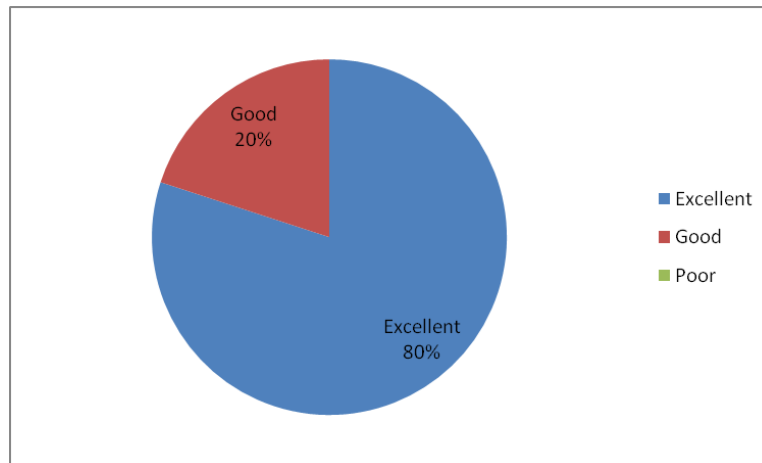

A.Y: 2022-23

Department of Electronics & Communication Engineering

Employer Feedback Analysis 2022-2023

CURRICULUM, TEACHING LEARNING & EVALUATION

1. Score the level of Curriculum suitability for your industry / company / Organisation.

5. Communication and aptitude levels of the student is

6. How is balance between theory and practical's of core subjects according to your expectations

7. The courses offered in the program are really increasing the perspective area of the student