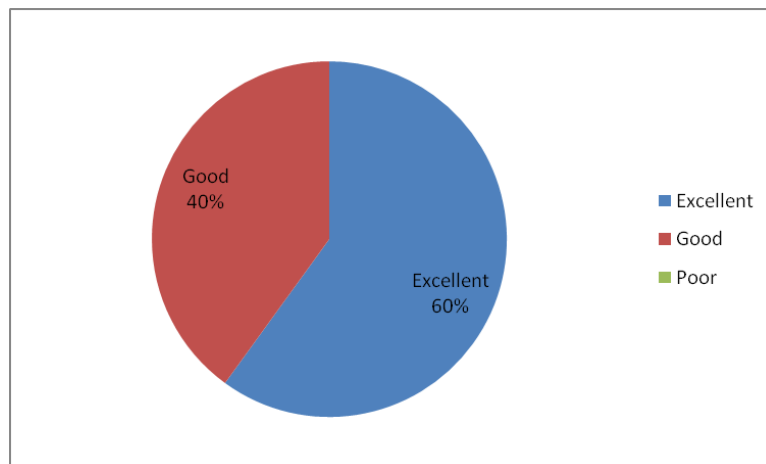

A.Y: 2022-23

Department of Electronics & Communication Engineering

Employer Feedback Analysis 2022-2023

CURRICULUM, TEACHING LEARNING & EVALUATION

1. Score the level of Curriculum suitability for your industry / company / Organisation.

2. How is Syllabus suitable for the current trends in the market

3. Add on Courses offered by the institution matches with the demands of the job market

4. How can you grade the knowledge, learning skills of our students

5. Communication and aptitude levels of the student is

6. How is balance between theory and practical's of core subjects according to your expectations

7. The courses offered in the program are really increasing the perspective area of the student