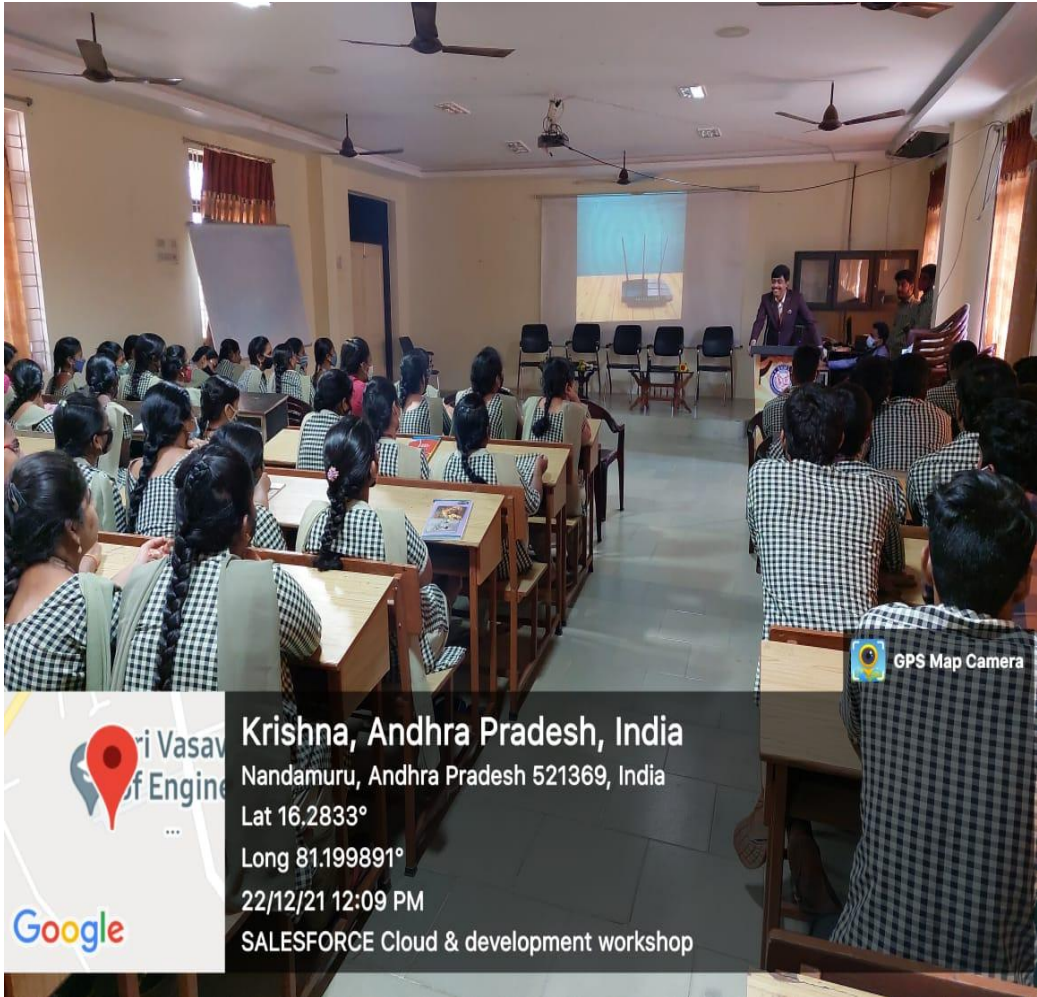

...Empowering Minds

A Three Day Workshop on Sales force Cloud & Development

Date:22-12-2021

Photo Gallery:

GPS Map Camera

Tri Vasava
of Engine

Krishna, Andhra Pradesh, India
Nandamuru, Andhra Pradesh 521369, India
Lat 16.2833°
Long 81.199891°
22/12/21 12:09 PM
SALESFORCE Cloud & development workshop